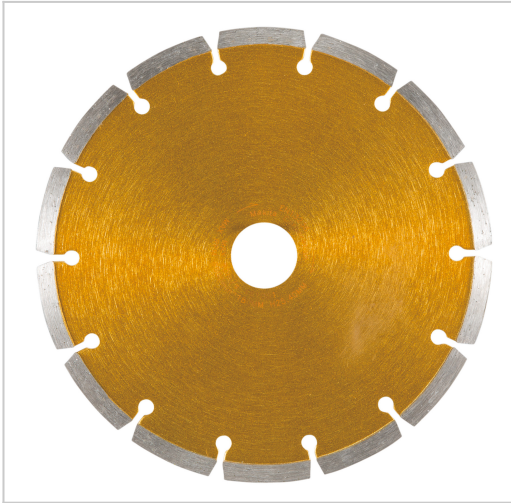

Diamond Wheel 180 x 25,4 mm, Dry, Segmented, Concrete

A-84121

Product Description

Diamond Wheel 180 x 25,4 mm

180 x 25,4 mm • Dry • Segmented • Concrete

Just a moment...

Enable JavaScript and cookies to continue