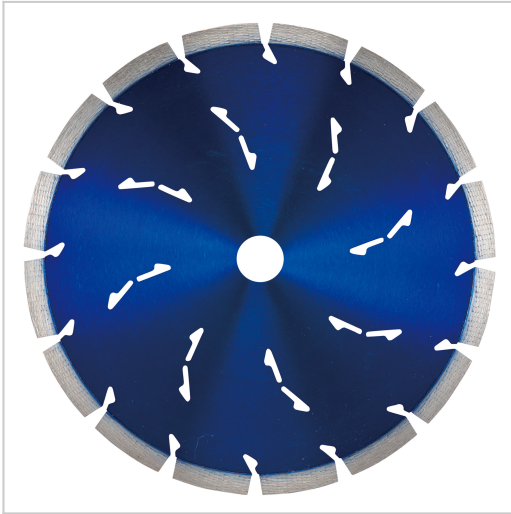

Diamond wheel 230 mm, Comet Rapide, 3DDG, Dry & Wet B-12784

Product Description

Diamond wheel 230 mm, Comet Rapide, 3DDG, Dry & Wet
**230 x 22,23 mm • Comet Rapide • 3DDG • Dry & Wet •
Concrete, Brick**