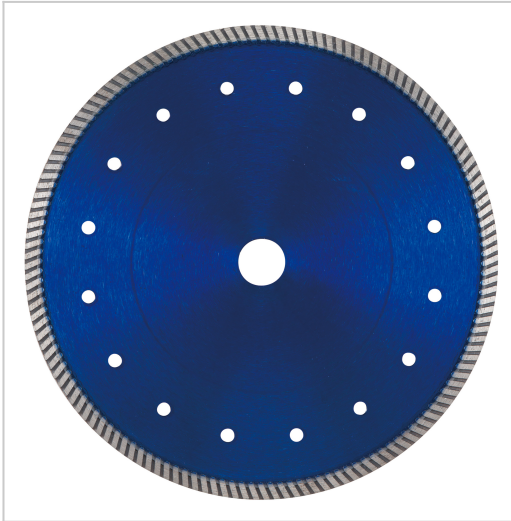

Diamond Wheel Comet, 230 x 22,23 mm

B-13035

Product Description

Diamond Wheel Comet, 230 x 22,23 mm

Comet • 230 x 22,23 mm • Brick, Granite

Just a moment...

Enable JavaScript and cookies to continue