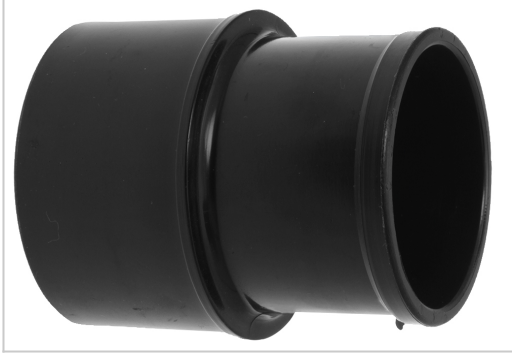

Dust Port

JM27000090

Product Description

Dust Port

Just a moment...

Enable JavaScript and cookies to continue