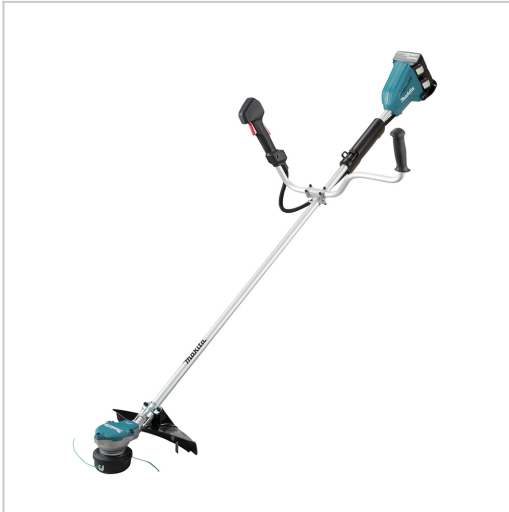

Grass Trimmer LXT DUR368AZ

Product Description

18Vx2 (36V) LXT • 6 mm

BL ADT AFT Cordless 3-Speed Grass Trimmer with Bike Handle

Delivers up to 125 min. of run time under load on the low speed setting using two BL1860B batteries.

Makita-built Outer Rotor BL Brushless Motor direct-drive system provides high power and increased torque.

DUR368AZ is a Tool Only Version. (Comes without Battery and Charger)

Product Features

- ⊙ Automatic torque Drive Technology (ADT) adjusts speed and torque during operation for optimum performance
- ⊙ Active Feedback sensing Technology (AFT) turns the motor off if blade rotation is suddenly forced to stop
- ⊙ Makita-built Outer Rotor BL Brushless Motor direct-drive system provides high power and increased torque
- ⊙ Constant speed control minimizes reduction in rotation speed under load
- ⊙ 3-speed options (Low: 3,500 RPM, Medium: 5,300 RPM, High: 6,500 RPM) allows the operator to match speed to application
- ⊙ Direct-drive motor mounted directly on the trimmer head for increased efficiency and improved tool balance
- ⊙ BL motor is electronically controlled to optimize battery energy use for longer run time per charge

Product Specifications

Max Output	550 W
No Load Speed	High / Med. / Low: 6,500 / 5,300 / 3,500 min ⁻¹
Cutting Width	Metal Blade: 230 mm Nylon Cutting Head: 350 mm
Spindle Size	M10 x 1.25 LH
Run time with Metal blade with Load	w/ BL1860B High / Med. / Low: 67 / 92 / 126 min
Dimensions (L x W x H)	1,758 x 615 x 442 mm
Net Weight	4.1 kg