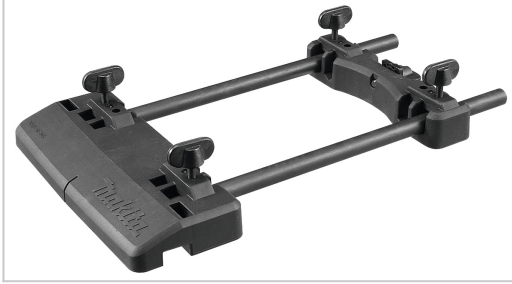

Guide rail adapter 194579-2

Product Description

Guide rail adapter

Just a moment...

Enable JavaScript and cookies to continue