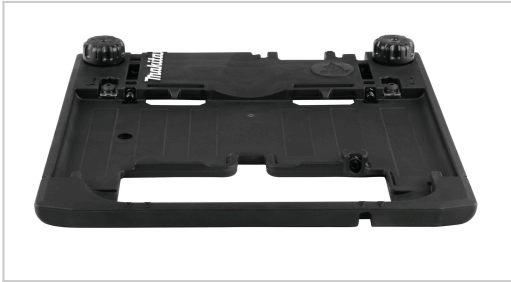

Guide rail adapter 198673-2

Product Description

Guide rail adapter

Product Specifications

Product net weight (new)	0,304 kg
Product Dimensions (L x W x H):	220 x 310 x 30 mm

More info

<https://makita.ae/product/guide-rail-adapter-198673-2/>