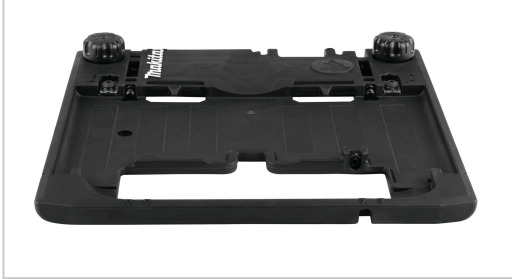

Guide rail adapter 198673-2

Product Description

Guide rail adapter

Just a moment...

Enable JavaScript and cookies to continue