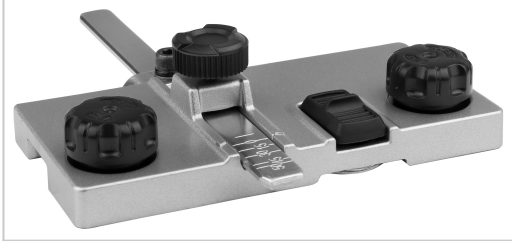

## Guide rail adapter 199232-5

Product Description

Just a moment...

Enable JavaScript and cookies to continue