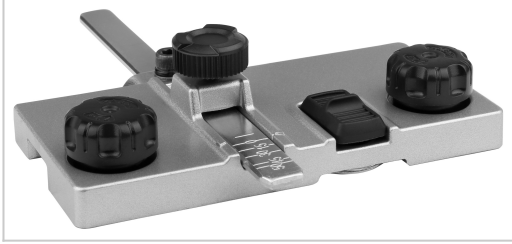

## Guide rail adapter 199232-5

### Product Description

### Product Specifications

**Quantity**

1

More info

<https://makita.ae/product/guide-rail-adapter-199232-5/>