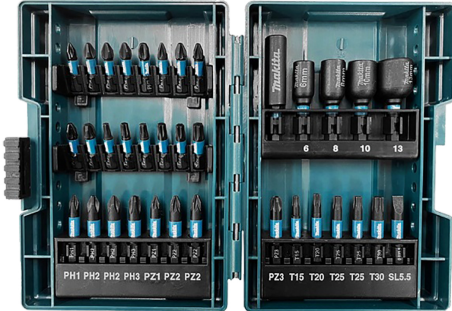

## Screw Bit Set Impact Black, 35 x 10 pcs

### Product Description

Screw Bit Set Impact Black, 35 x 10 pcs  
**35 x 10 pcs**