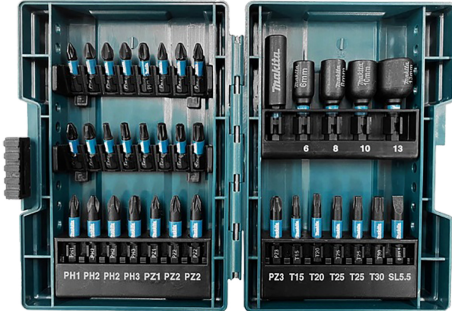

Screw Bit Set Impact Black, 35 x 10 pcs

E-06638-10

Product Description

Screw Bit Set Impact Black, 35 x 10 pcs
35 x 10 pcs

Product Specifications

Quantity	35 x 10
-----------------	---------

More info

<https://makita.ae/product/screw-bit-set-impact-black-35-x-10-pcs-e-06638-10/>