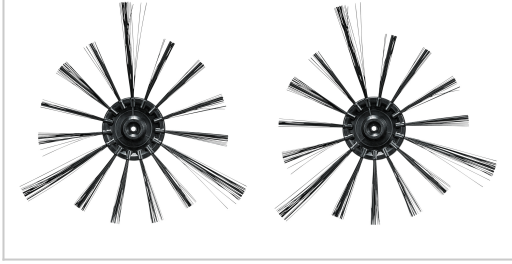

## Side Brush Assy, DRC200 SH00000065

Product Description

More info

<https://makita.ae/product/side-brush-assy-drc200-sh00000065/>