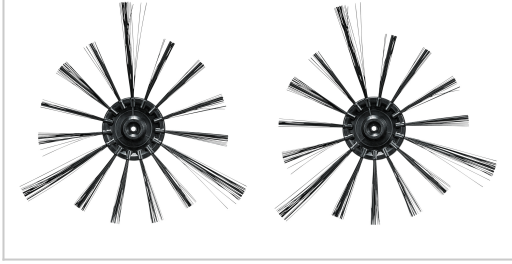

Side Brush Assy, DRC200 SH0000065

Product Description

More info

<https://makita.ae/product/side-brush-assy-drc200-sh0000065/>