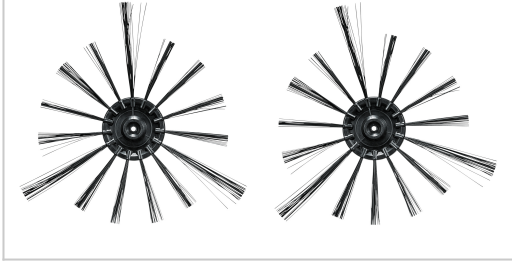

## Side Brush Assy, DRC200 SH00000065

### Product Description