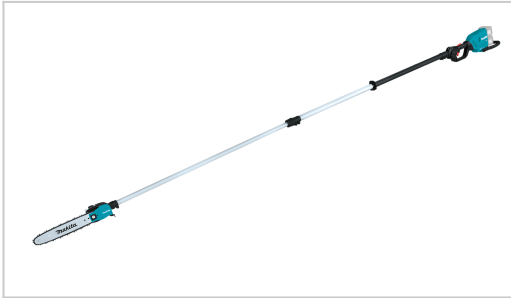

Telescopic Pole Saw LXT DUA301Z

Product Description

•18V LXT LXT •BL •AFT •XPT

DUA301 is a 300mm (12") telescopic pole saw powered by 18V LXT Li-Ion battery

Efficient cutting with ease

Product Features

- ⊙ Brushless maintenance-free and long-life motor
- ⊙ XPT (Extreme Protection Technology) is engineered for improved dust and water resistance for operation in harsh job site conditions
- ⊙ Compact and ergonomic design
- ⊙ Battery protection system automatically shuts off power when the battery level is low

Barcode

88381723718

Product Specifications

Chain Bar Length	30 cm / 12"
Max. Chain Speed (No Load)	20 m/s
Chain Pitch MA	0.375 "
Chain Speed at Max. Power	20,0 m/s
Battery Chemistry (Ni-Cd / Ni-MH / Li-ion)	Li-ion
Tool weight with battery (EPTA)	7,8 - 8,5 kg
Chain Gauge	0,043 "
Battery Voltage	2 x 18 V
Brushless Motor	YES
Chain Oil Tank	0,16 L
Product Dimensions (L x W x H):	2826 - 4058 x 155 x 191 mm
Voltage LXT	1
System	LXT 18V/36V
Product net weight (new)	6,5 kg
Number of Drive Links	46
Tool Category	Tree Care and Hedge Care
Max Output Power	1000 W
Chain Gauge	1,1 mm

Standard Equipment

- ⊙ Sold without Battery or Charger

More info

<https://makita.ae/product/telescopic-pole-saw-lxt-dua301z/>