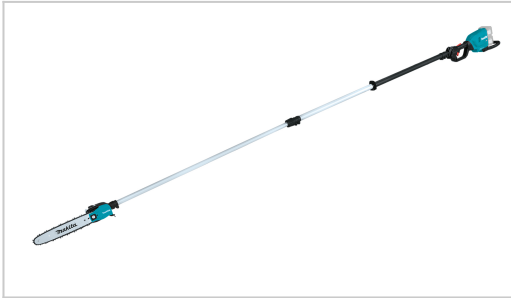

Telescopic Pole Saw LXT

DUA301Z

Product Description

•18V LXT LXT •BL •AFT •XPT

DUA301 is a 300mm (12") telescopic pole saw powered by 18V LXT Li-Ion battery

Efficient cutting with ease

Product Features

- ⦿ Brushless maintenance-free and long-life motor
- ⦿ XPT (Extreme Protection Technology) is engineered for improved dust and water resistance for operation in harsh job site conditions
- ⦿ Compact and ergonomic design
- ⦿ Battery protection system automatically shuts off power when the battery level is low

Barcode

88381723718

Product Specifications

Chain Bar Length	30 cm / 12"
Max. Chain Speed (No Load)	20 m/s
Chain Pitch MA	0.375 "
Chain Speed at Max. Power	20,0 m/s
Battery Chemistry (Ni-Cd / Ni-MH / Li-ion)	Li-ion
Tool weight with battery (EPTA)	7,8 - 8,5 kg
Chain Gauge	0,043 "
Battery Voltage	2 x 18 V
Brushless Motor	YES
Chain Oil Tank	0,16 L
Product Dimensions (L x W x H):	2826 - 4058 x 155 x 191 mm
Voltage LXT	1
System	LXT 18V/36V
Product net weight (new)	6,5 kg
Number of Drive Links	46
Tool Category	Tree Care and Hedge Care
Max Output Power	1000 W
Chain Gauge	1,1 mm

Standard Equipment

- ⦿ Sold without Battery or Charger

More info

<https://makita.ae/product/telescopic-pole-saw-lxt-dua301z/>