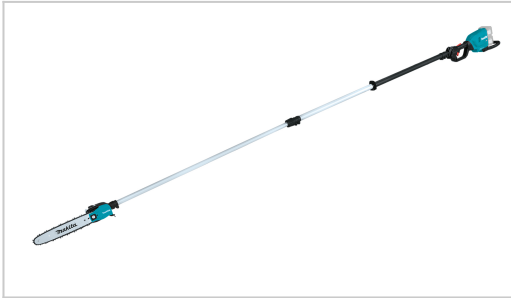

# Telescopic Pole Saw LXT

## DUA301Z

### Product Description

•18V LXT LXT •BL •AFT •XPT

**DUA301 is a 300mm (12") telescopic pole saw powered by 18V LXT Li-Ion battery**

Efficient cutting with ease

### Product Specifications

Chain Bar Length	30 cm / 12"
Max. Chain Speed (No Load)	20 m/s
Chain Pitch MA	0.375 "
Chain Speed at Max. Power	20,0 m/s
Battery Chemistry (Ni-Cd / Ni-MH / Li-ion)	Li-ion
Tool weight with battery (EPTA)	7,8 - 8,5 kg
Chain Gauge	0,043 "
Battery Voltage	2 x 18 V
Brushless Motor	YES
Chain Oil Tank	0,16 L
Product Dimensions (L x W x H):	2826 - 4058 x 155 x 191 mm
Voltage LXT	1
System	LXT 18V/36V
Product net weight (new)	6,5 kg
Number of Drive Links	46
Tool Category	Tree Care and Hedge Care
Max Output Power	1000 W
Chain Gauge	1,1 mm