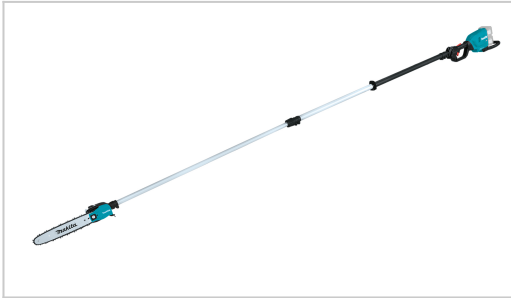

## Telescopic Pole Saw LXT DUA301Z

### Product Description

•18V LXT LXT •BL •AFT •XPT

**DUA301 is a 300mm (12") telescopic pole saw powered by 18V LXT Li-Ion battery**

Efficient cutting with ease

### Product Specifications

Chain Bar Length	30 cm / 12"
Max. Chain Speed (No Load)	20 m/s
Chain Pitch MA	0.375 "
Chain Speed at Max. Power	20,0 m/s
Battery Chemistry (Ni-Cd / Ni-MH / Li-ion)	Li-ion
Tool weight with battery (EPTA)	7,8 - 8,5 kg
Chain Gauge	0,043 "
Battery Voltage	2 x 18 V
Brushless Motor	YES
Chain Oil Tank	0,16 L
Product Dimensions (L x W x H):	2826 - 4058 x 155 x 191 mm
Voltage LXT	1
System	LXT 18V/36V
Product net weight (new)	6,5 kg
Number of Drive Links	46
Tool Category	Tree Care and Hedge Care
Max Output Power	1000 W
Chain Gauge	1,1 mm