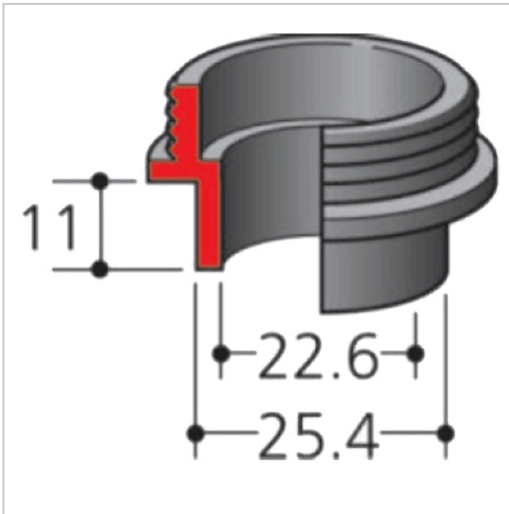

Templet Guide Adapter 22.6 x 25.4 x 11 mm

321812-1

Product Description

Templet Guide Adapter 22.6 x 25.4 x 11 mm
22.6 x 25.4 x 11 mm

Product Specifications

Inner diameter	22,6 mm
Product Dimensions (L x W x H):	25,4 x 1 mm

More info

<https://makita.ae/product/templet-guide-adapter-22-6-x-25-4-x-11-mm-321812-1/>