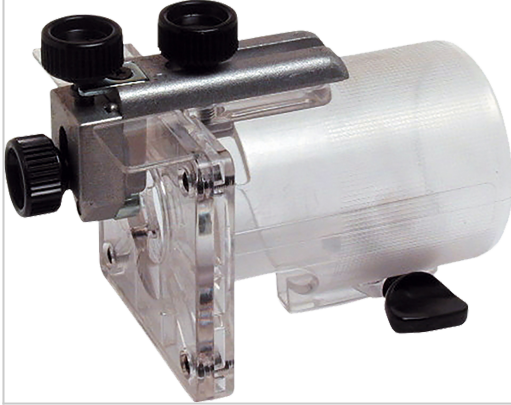

Trimmer Base Assembly (3700B, N3701, 3703, 4402)

122238-8

Product Description

Trimmer Base Assembly
3700B, N3701, 3703, 4402

Product Specifications

| | |
|----------|---|
| Quantity | 1 |
|----------|---|

More info

<https://makita.ae/product/trimmer-base-assembly-3700b-n3701-3703-4402-122238-8/>