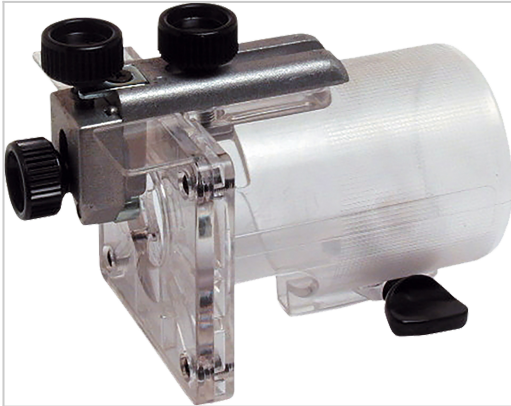

Trimmer Base Assembly (3700B, N3701, 3703, 4402)

122238-8

Product Description

Trimmer Base Assembly
3700B, N3701, 3703, 4402

Product Specifications

Quantity	1
----------	---

More info

<https://makita.ae/product/trimmer-base-assembly-3700b-n3701-3703-4402-122238-8/>