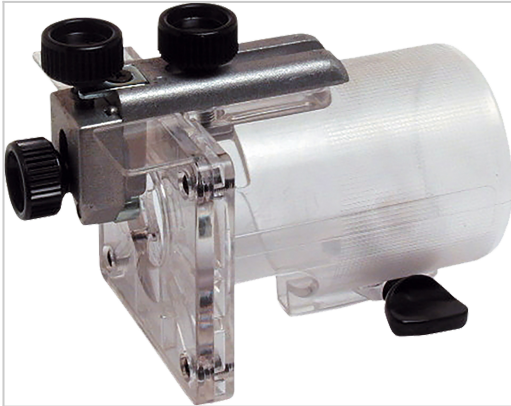

Trimmer Base Assembly (3700B, N3701, 3703, 4402)

122238-8

Product Description

Trimmer Base Assembly
3700B, N3701, 3703, 4402

Just a moment...

Enable JavaScript and cookies to continue