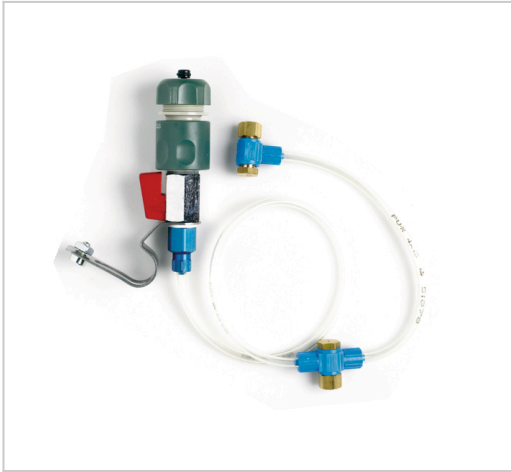

Water Attachment Kit, For model DT2000

394365602

Product Description

Water Attachment Kit
For model DT2000

Just a moment...

Enable JavaScript and cookies to continue