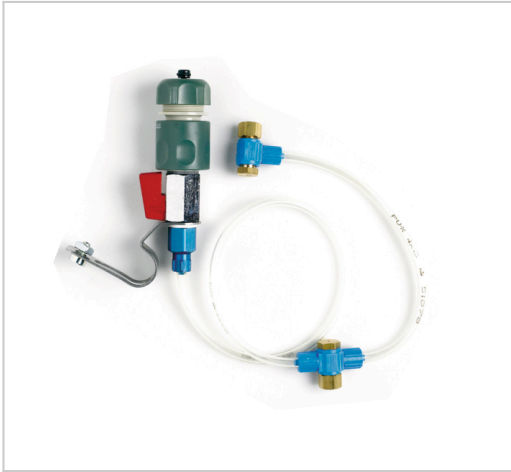

Water Attachment Kit, For model DT2000

394365602

Product Description

Water Attachment Kit
For model DT2000

More info

<https://makita.ae/product/water-attachment-kit-for-model-dt2000-394365602/>