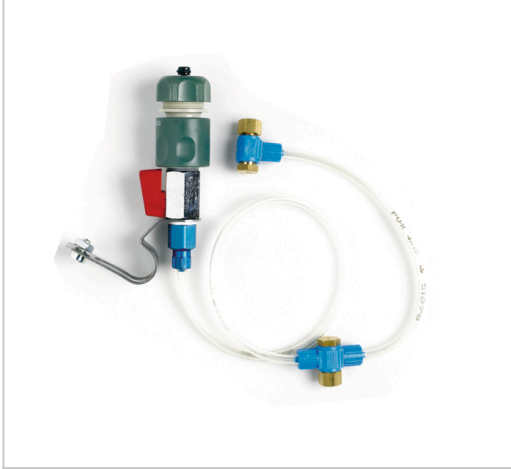

Water Attachment Kit, For model DT2000

394365602

Product Description

Water Attachment Kit
For model DT2000

More info

<https://makita.ae/product/water-attachment-kit-for-model-dt2000-394365602/>